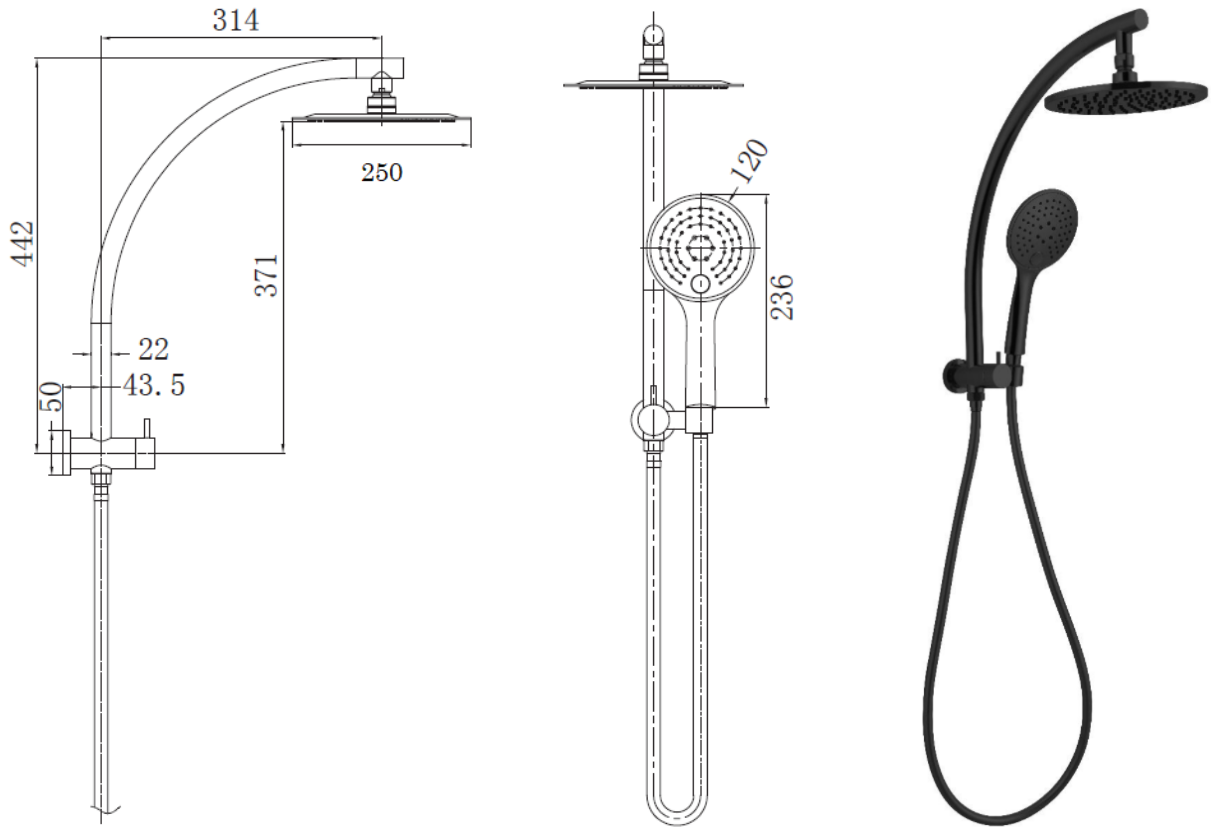

ELGIN

Combination Shower

- 2 in 1 Twin Shower
- 250mm Round Brass Rain Shower head
- Curved Arm
- Hand Shower - 3 Function Spray Pattern
- Push Button Handpiece Control
- Smooth PVC Hose
- 3 Star WELS - 8.5/LPM
- Matte Black
- Retro fit - G1/2 thread adaptor

SKU: 1630832

swan | bathrooms

swanbathrooms.com.au | 1800 571 060

Disclaimer: Dimensions are nominal measurements only and are subject to change without notice.
Always use physical products for setouts and roughing in, as specification drawings can vary from actual product received.