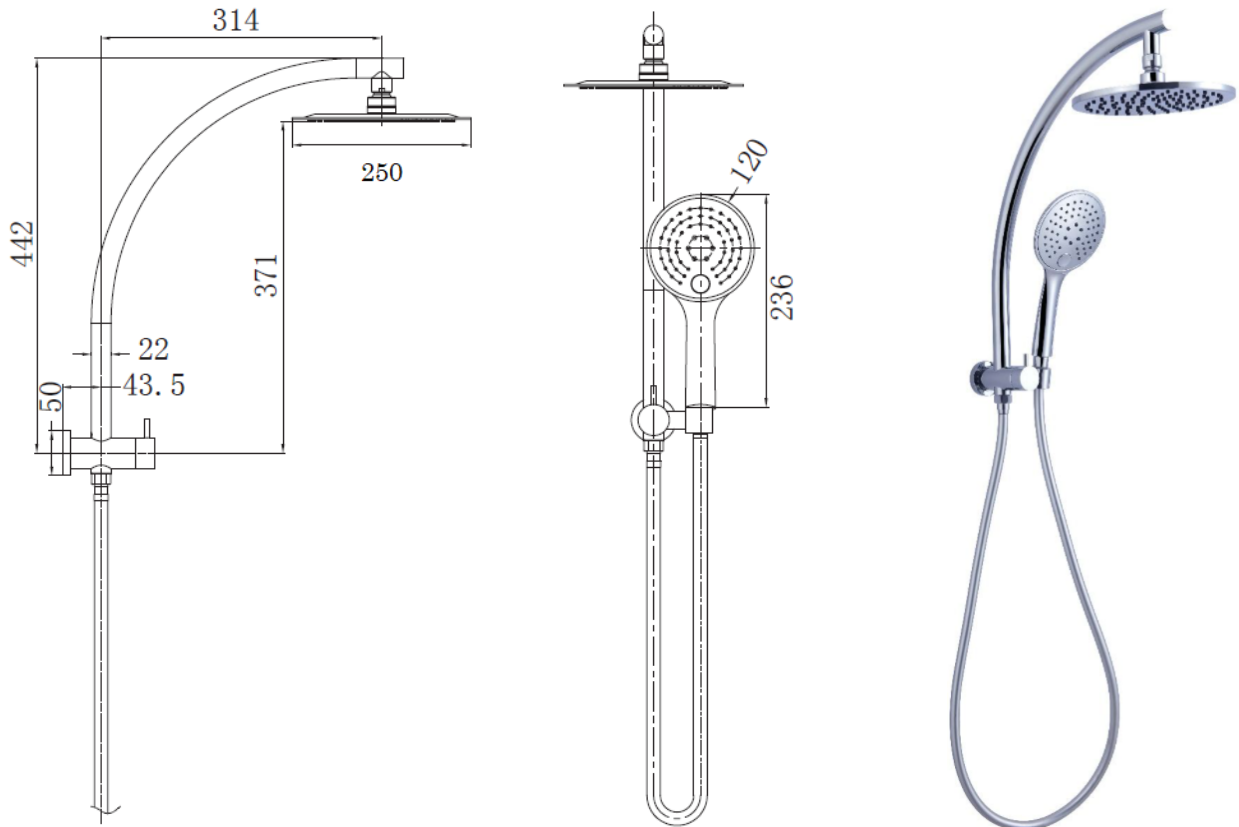

ELGIN

Combination Shower

- 2 in 1 Twin Shower
- 250mm Round Brass Rain Shower head
- Curved Arm
- Hand Shower - 3 Function Spray Pattern
- Push Button Handpiece Control
- Smooth PVC Hose
- 3 Star WELS - 8.5/LPM
- Chrome
- Retro fit - G1/2 thread adaptor

SKU: 1630831

swan | bathrooms

swanbathrooms.com.au | 1800 571 060

Disclaimer: Dimensions are nominal measurements only and are subject to change without notice.
Always use physical products for setouts and roughing in, as specification drawings can vary from actual product received.