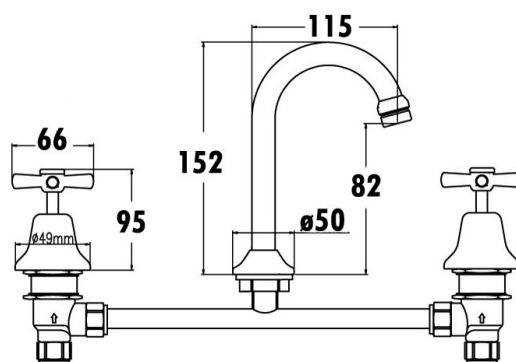

DOJO

1. BASIN SET 1618646
FIXED SPOUT
3 STAR 8.5LPM

2. BATH SET 1618645
119MM LENGTH

3. SHOWER SET 1618654
ALL DIRECTION ARM
3 STAR 8.5LPM

4. SHOWER TAPS 1618648
PAIR (WALL MOUNTED)

5. WASHING MACHINE
STOPS PAIR 1618647

Bright Chrome Finish

Jumper Valve Washers

Hot & Cold Decals on Handles

ALLOW +/- VARIATIONS TO THE MEASUREMENTS
HAVE ACTUAL ITEM ONSITE BEFORE COMMENCING WORKS

DOJO

3.

4.

5.

2.

1.

1. BASIN SET 1618646
FIXED SPOUT

3. SHOWER SET 1618654
ALL DIRECTION ARM

5. WASHING MACHINE
STOPS PAIR 1618647

2. BATH SET 1618645
119MM LENGTH

4. SHOWER TAPS 1618648
PAIR (WALL MOUNTED)