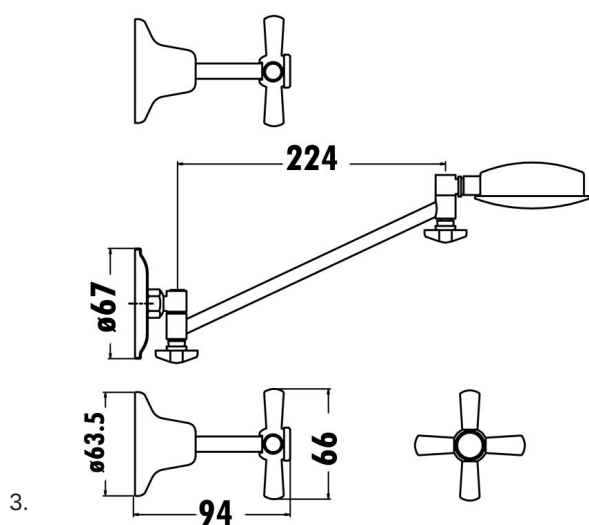

DOJO

1. BASIN SET 1618646
FIXED SPOUT
3 STAR 8.5LPM

2. BATH SET 1618645
119MM LENGTH

3. SHOWER SET 1618654
ALL DIRECTION ARM
3 STAR 8.5LPM

4. SHOWER TAPS 1618648
PAIR (WALL MOUNTED)

5. WASHING MACHINE
STOPS PAIR 1618647

Bright Chrome Finish

Jumper Valve Washers

Hot & Cold Decals on Handles

ALLOW +/- VARIATIONS TO THE MEASUREMENTS
HAVE ACTUAL ITEM ONSITE BEFORE COMMENCING WORKS

DOJO

3.

4.

5.

2.

1.

1. BASIN SET 1618646
FIXED SPOUT

3. SHOWER SET 1618654
ALL DIRECTION ARM

5. WASHING MACHINE
STOPS PAIR 1618647

2. BATH SET 1618645
119MM LENGTH

4. SHOWER TAPS 1618648
PAIR (WALL MOUNTED)