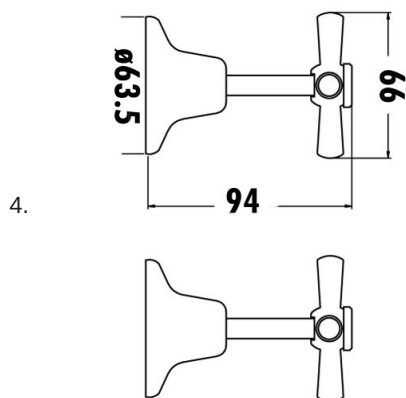

DOJO

1. BASIN SET 1618646
FIXED SPOUT
3 STAR 8.5LPM

2. BATH SET 1618645
119MM LENGTH

3. SHOWER SET 1618654
ALL DIRECTION ARM
3 STAR 8.5LPM

4. SHOWER TAPS 1618648
PAIR (WALL MOUNTED)

5. WASHING MACHINE
STOPS PAIR 1618647

Bright Chrome Finish

Jumper Valve Washers

Hot & Cold Decals on Handles

ALLOW +/- VARIATIONS TO THE MEASUREMENTS
HAVE ACTUAL ITEM ONSITE BEFORE COMMENCING WORKS

DOJO

3.

4.

5.

2.

1.

1. BASIN SET 1618646
FIXED SPOUT

3. SHOWER SET 1618654
ALL DIRECTION ARM

5. WASHING MACHINE
STOPS PAIR 1618647

2. BATH SET 1618645
119MM LENGTH

4. SHOWER TAPS 1618648
PAIR (WALL MOUNTED)