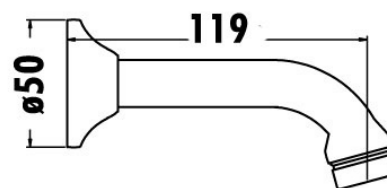

DOJO

1. BASIN SET 1618646
FIXED SPOUT
3 STAR 8.5LPM

2. BATH SET 1618645
119MM LENGTH

3. SHOWER SET 1618654
ALL DIRECTION ARM
3 STAR 8.5LPM

4. SHOWER TAPS 1618648
PAIR (WALL MOUNTED)

5. WASHING MACHINE
STOPS PAIR 1618647

Bright Chrome Finish

Jumper Valve Washers

Hot & Cold Decals on Handles

ALLOW +/- VARIATIONS TO THE MEASUREMENTS
HAVE ACTUAL ITEM ONSITE BEFORE COMMENCING WORKS

DOJO

3.

4.

5.

2.

1.

1. BASIN SET 1618646
FIXED SPOUT

3. SHOWER SET 1618654
ALL DIRECTION ARM

5. WASHING MACHINE
STOPS PAIR 1618647

2. BATH SET 1618645
119MM LENGTH

4. SHOWER TAPS 1618648
PAIR (WALL MOUNTED)