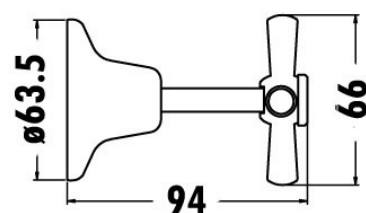

DOJO

1. BASIN SET 1618646
FIXED SPOUT
3 STAR 8.5LPM

2. BATH SET 1618645
119MM LENGTH

3. SHOWER SET 1618654
ALL DIRECTION ARM
3 STAR 8.5LPM

4. SHOWER TAPS 1618648
PAIR (WALL MOUNTED)

5. WASHING MACHINE
STOPS PAIR 1618647

Bright Chrome Finish

Jumper Valve Washers

Hot & Cold Decals on Handles

ALLOW +/- VARIATIONS TO THE MEASUREMENTS
HAVE ACTUAL ITEM ONSITE BEFORE COMMENCING WORKS

DOJO

3.

4.

5.

2.

1.

1. BASIN SET 1618646
FIXED SPOUT

3. SHOWER SET 1618654
ALL DIRECTION ARM

5. WASHING MACHINE
STOPS PAIR 1618647

2. BATH SET 1618645
119MM LENGTH

4. SHOWER TAPS 1618648
PAIR (WALL MOUNTED)