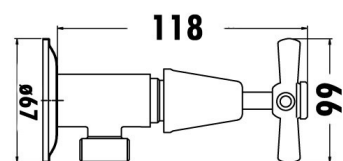

Bright Chrome Finish

Jumper Valve Washers

Hot & Cold Decals on Handles

ALLOW +/- VARIATIONS TO THE MEASUREMENTS
HAVE ACTUAL ITEM ONSITE BEFORE COMMENCING WORKS

DOJO

3.

4.

5.

2.

1.

1. BASIN SET 1618646
FIXED SPOUT

3. SHOWER SET 1618654
ALL DIRECTION ARM

5. WASHING MACHINE
STOPS PAIR 1618647

2. BATH SET 1618645
119MM LENGTH

4. SHOWER TAPS 1618648
PAIR (WALL MOUNTED)