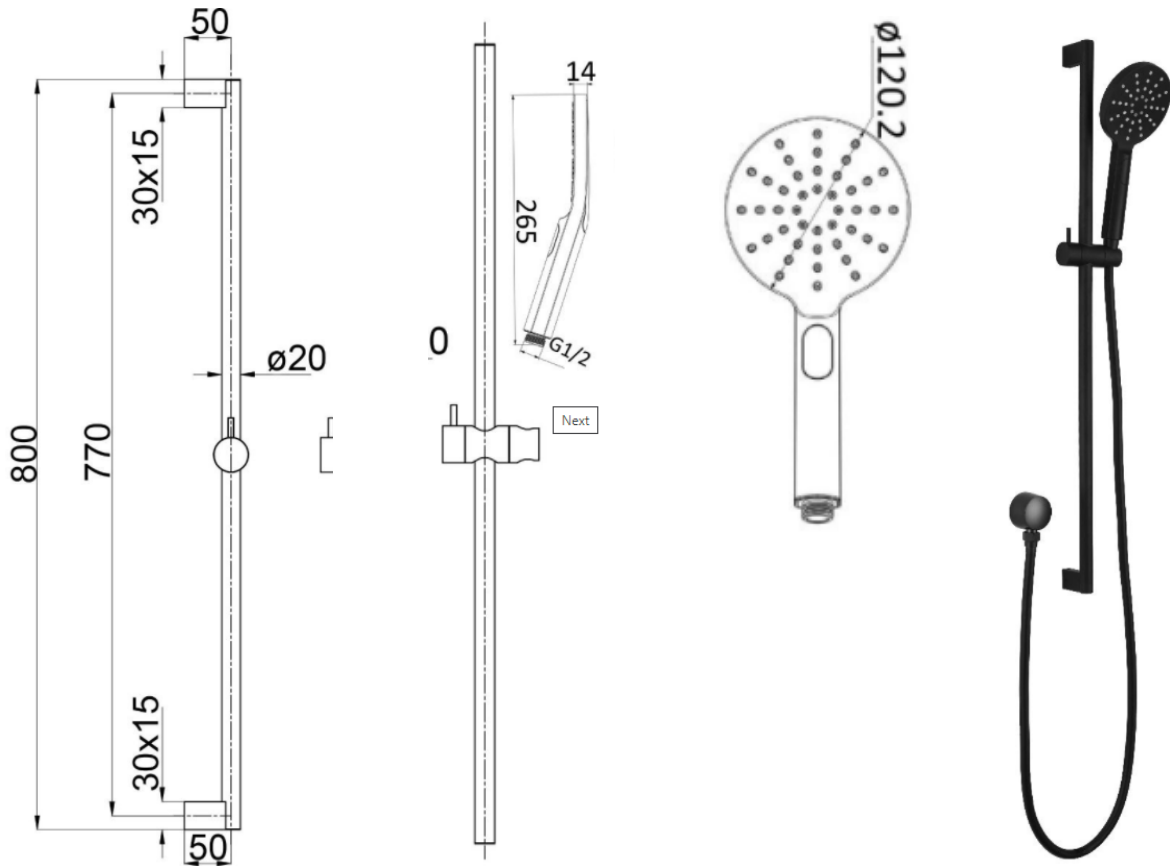

DIXIE

Shower Rail

- Hand shower - 3 Function spray pattern
- Push button control to change spray patterns
- Super Slimline Round Design
- Smooth PVC Hose
- 4 Star WELS - 5.5/LPM
- Matte Black

SKU: 1632036

swan | bathrooms

swanbathrooms.com.au | 1800 571 060

Disclaimer: Dimensions are nominal measurements only and are subject to change without notice.
Always use physical products for setouts and roughing in, as specification drawings can vary from actual product received.