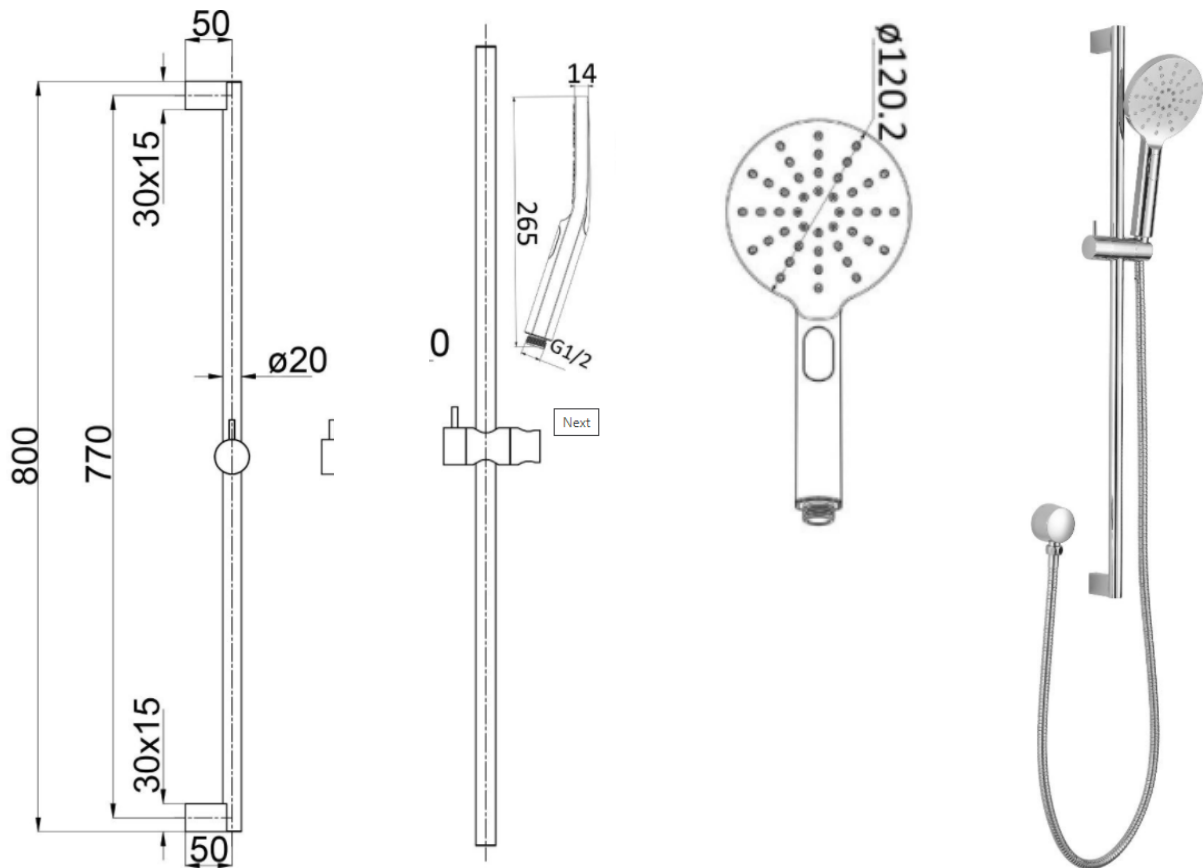

DIXIE MK2

Shower Rail

- Hand shower - 3 Function spray pattern
- Push button control to change spray patterns
- Super Slimline Round Design
- Stainless Steel Hose
- 4 Star WELS - 5.5/LPM
- Chrome

SKU: 1623172

swan | bathrooms

swanbathrooms.com.au | 1800 571 060

Disclaimer: Dimensions are nominal measurements only and are subject to change without notice. Always use physical products for setouts and roughing in, as specification drawings can vary from actual product received.