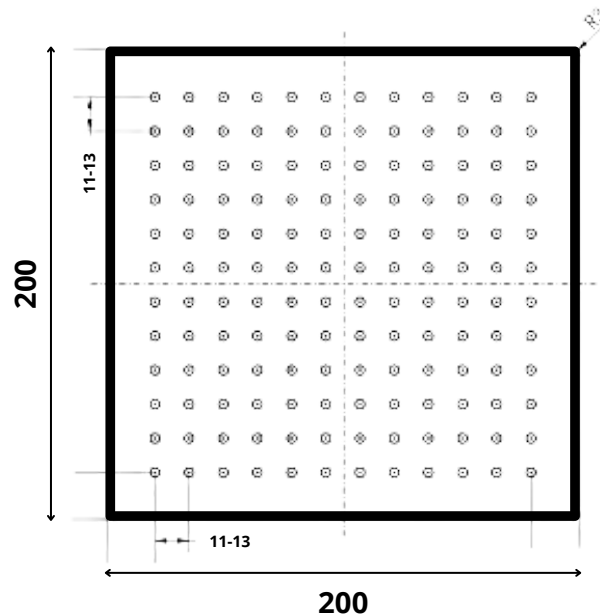

COLLINS

200 Shower head

- Square 200mm x 200mm shower head
- Modern thin design - 8mm thickness
- Plastic - chrome finish
- 3 Star WELS - 8.0/LPM

SKU: 1618187

swan | bathrooms

swanbathrooms.com.au | 1800 571 060