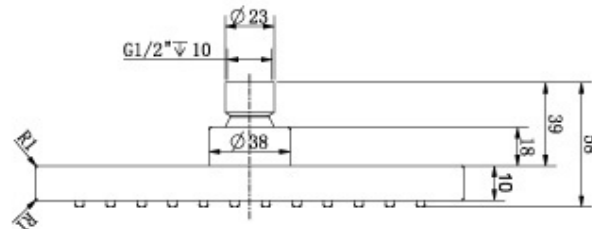

COLLINS

200 Shower head

- Square 200mm x 200mm shower head
- Modern thin design - 8mm thickness
- Plastic - chrome finish
- 3 Star WELS - 8.0/LPM

SKU: 1618187

swan | bathrooms

swanbathrooms.com.au | 1800 571 060

Disclaimer: Dimensions are nominal measurements only and are subject to change without notice. Always use physical products for setouts and roughing in, as specification drawings can vary from actual product received.