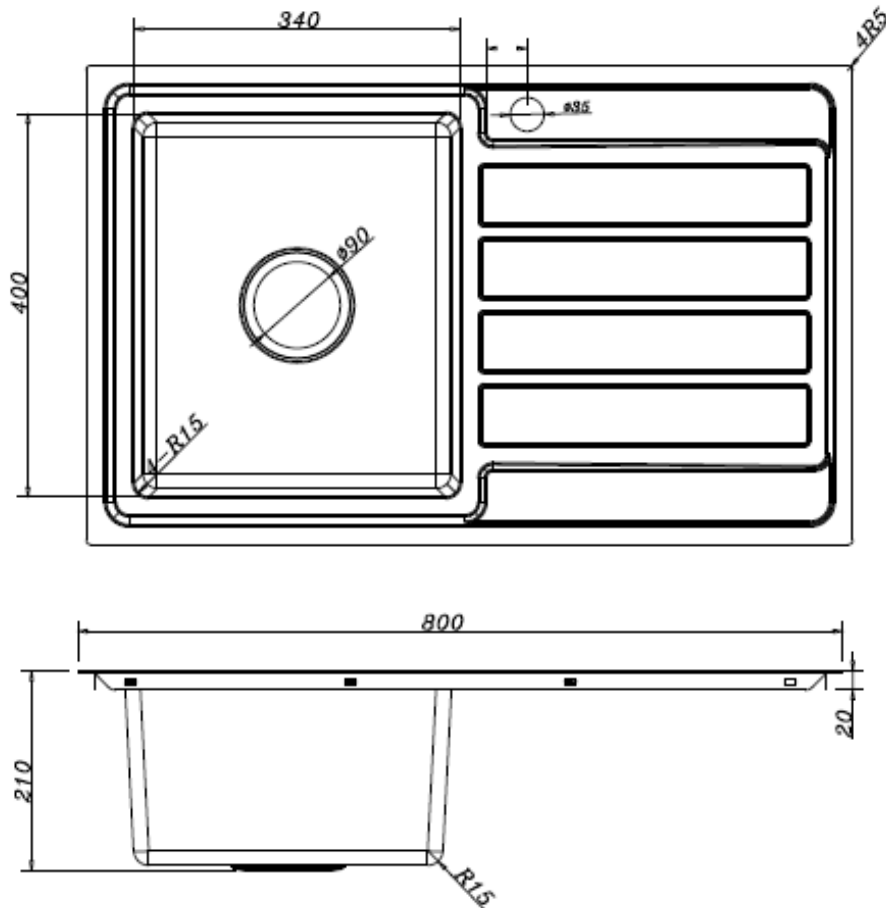

COLBY

INSET/UNDERMOUNT SINK 800

- Modern stainless steel sink - square design
- Single bowl with drainer - lazer cut edge 1mm
- Undermount or Top mount
- SS304
- 1 tap hole
- 800L x 500w x 200d

SKU: LHB 1629228

SKU: RHB 1629229

swan | bathrooms

swanbathrooms.com.au | 1800 571 060

Disclaimer: Dimensions are nominal measurements only and are subject to change without notice.
Always use physical products for setouts and roughing in, as specification drawings can vary from actual product received.