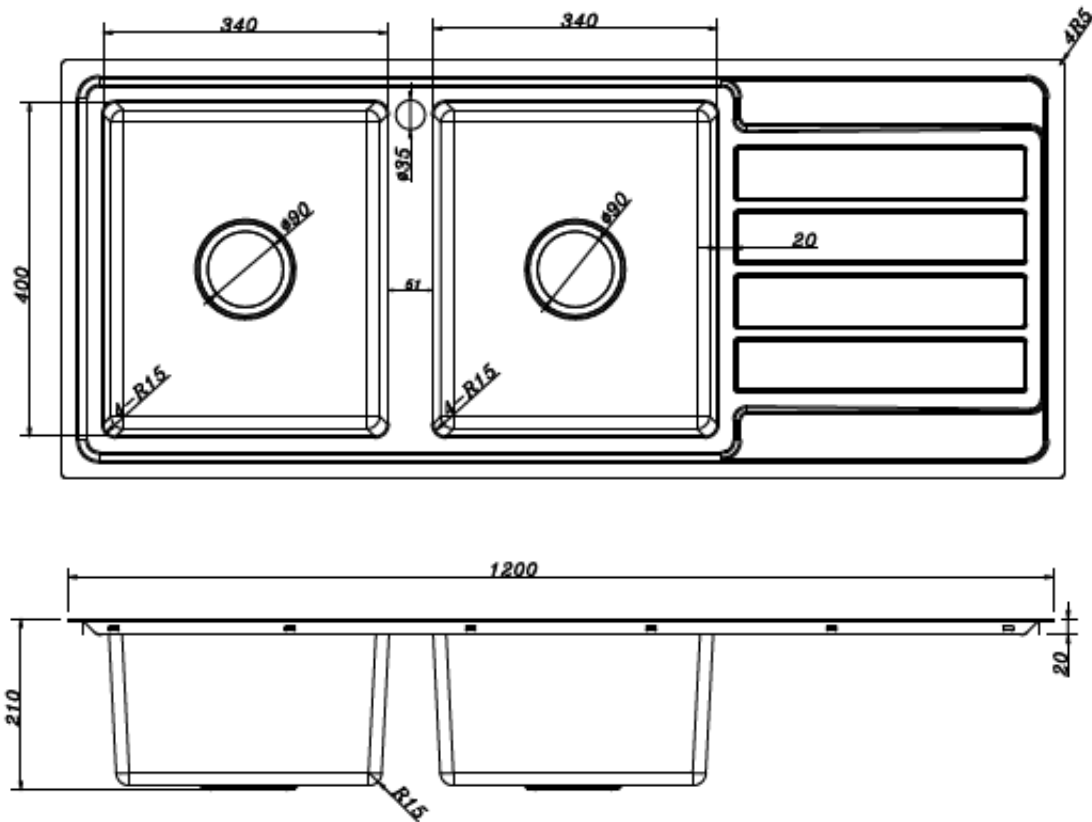

COLBY

INSET/UNDERMOUNT SINK 1200

- Modern stainless steel sink - square design
- Double bowl with drainer - lazer cut edge 1mm
- Undermount or Top mount
- SS304
- 1 tap hole
- 1200L x 500w x 200d

SKU: LHB 1629234

SKU: RHB 1629235

swan | bathrooms

swanbathrooms.com.au | 1800 571 060

Disclaimer: Dimensions are nominal measurements only and are subject to change without notice. Always use physical products for setouts and roughing in, as specification drawings can vary from actual product received.