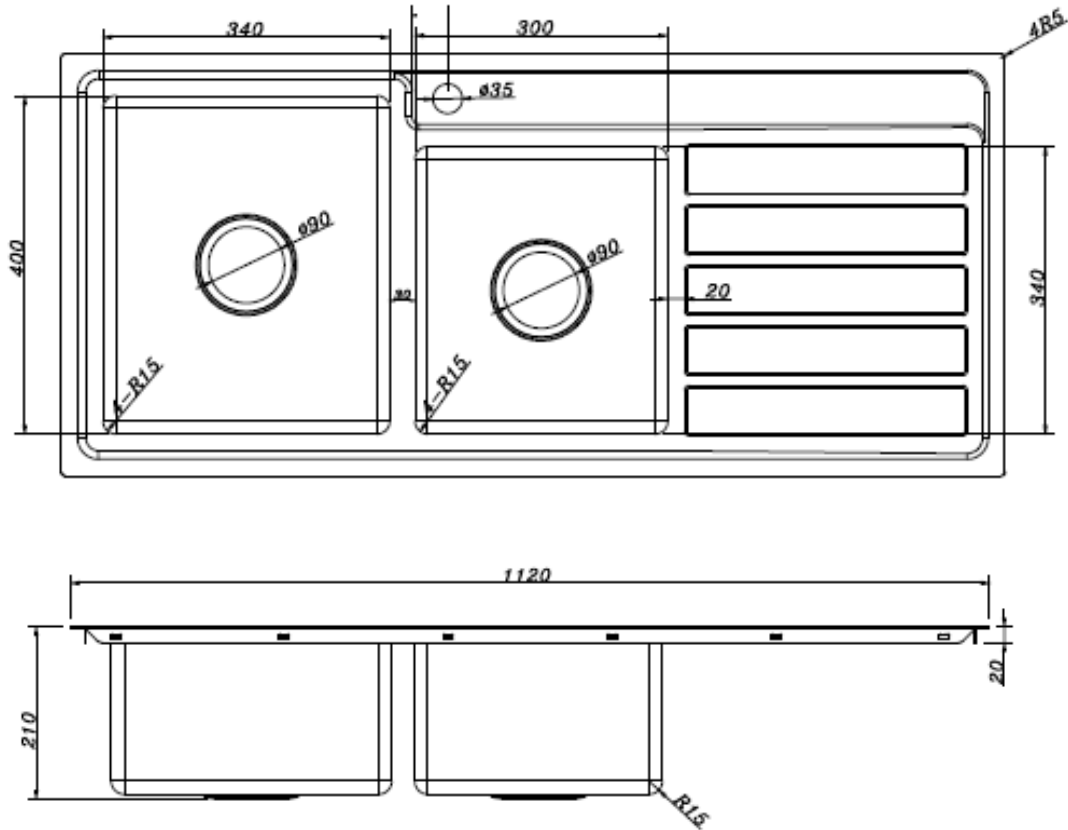

COLBY

INSET/UNDERMOUNT SINK 1120

- Modern stainless steel sink - square design
- 1.75 bowl with drainer - lazer cut edge 1mm
- Undermount or Top mount
- SS304
- 1 tap hole
- 1120L x 500w x 200d

SKU: LHB 1629232

SKU: RHB 1629233

swan | bathrooms

swanbathrooms.com.au | 1800 571 060

Disclaimer: Dimensions are nominal measurements only and are subject to change without notice. Always use physical products for setouts and roughing in, as specification drawings can vary from actual product received.