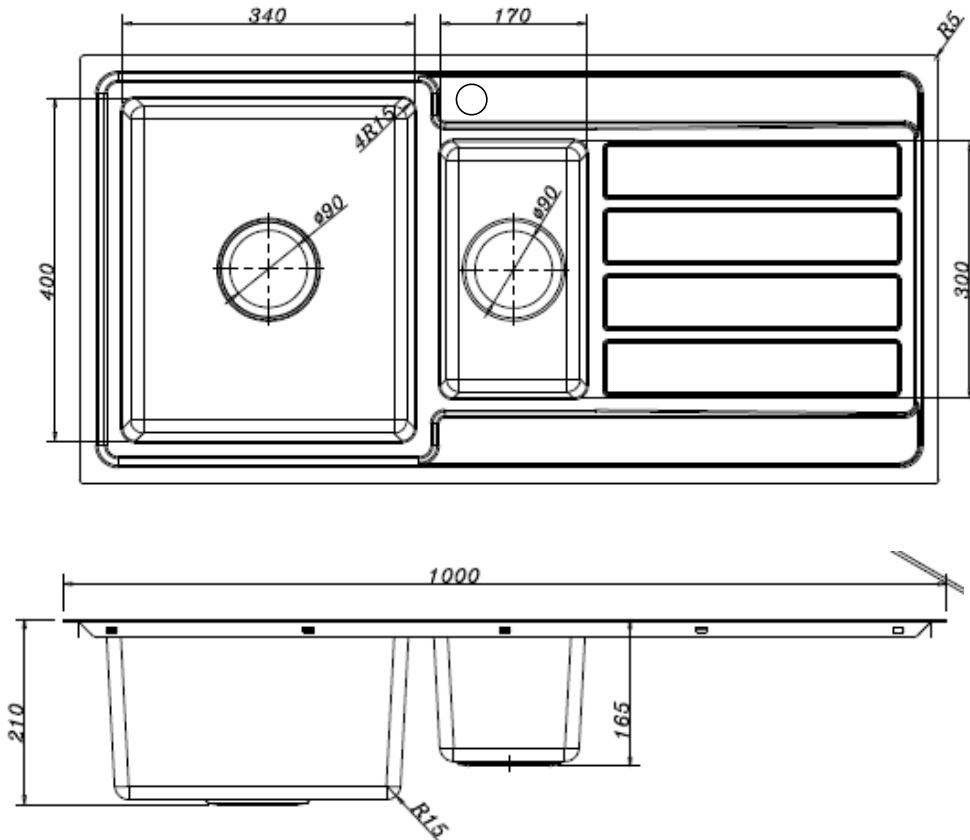

COLBY

INSET/UNDERMOUNT SINK 1000

- Modern stainless steel sink - square design
- 1.25 bowl with drainer - lazer cut edge 1mm
- Undermount or Top mount
- SS304
- 1 tap hole
- 1000L x 500w x 200d

SKU: LHB 1629230

SKU: RHB 1629231

swan | bathrooms

swanbathrooms.com.au | 1800 571 060

Disclaimer: Dimensions are nominal measurements only and are subject to change without notice. Always use physical products for setouts and roughing in, as specification drawings can vary from actual product received.