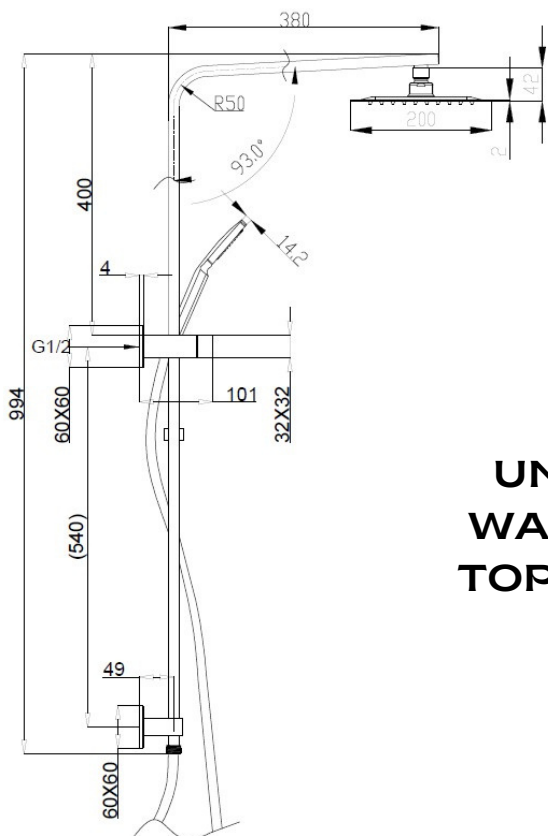

CENTRO

Combination shower

**UNIVERSAL
WATER INLET
TOP & BOTTOM**

- Square Twin shower with 200mm x 200mm Head
- Universal top/bottom diverter - Ideal for retro fitting
- Hand shower - 3 Function spray pattern
- Push button control to change spray patterns
- Metal 1.5m easy clean hose
- Brass arm
- Adjustable mounting bracket
- 3 Star WELS - 9.0/LPM
- Brushed Nickel

SKU: 1646941

swan | bathrooms

swanbathrooms.com.au | 1800 571 060

Disclaimer: Dimensions are nominal measurements only and are subject to change without notice.
Always use physical products for setouts and roughing in, as specification drawings can vary from actual product received.