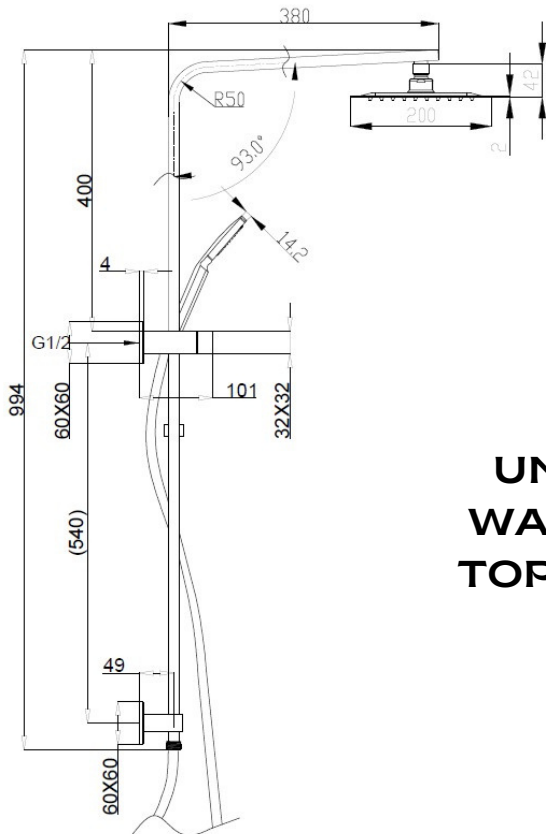

CENTRO

Combination shower

**UNIVERSAL
WATER INLET
TOP & BOTTOM**

- Square Twin shower with 200mm x 200mm Head
- Universal top/bottom diverter - Ideal for retro fitting
- Hand shower - 3 Function spray pattern
- Push button control to change spray patterns
- Metal 1.5m easy clean hose
- Brass arm
- Adjustable mounting bracket
- 3 Star WELS - 9.0/LPM
- Matte Black

1646940

swan | bathrooms

swanbathrooms.com.au | 1800 571 060

Disclaimer: Dimensions are nominal measurements only and are subject to change without notice.
Always use physical products for setouts and roughing in, as specification drawings can vary from actual product received.