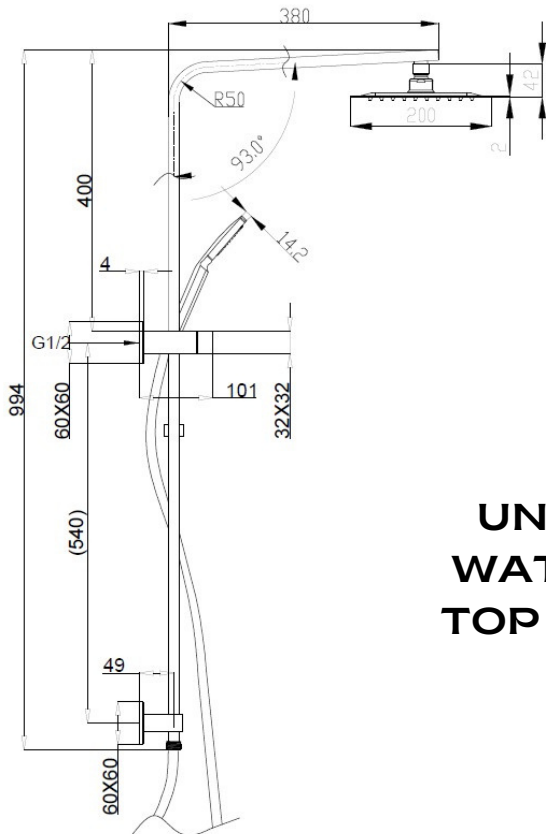

# CENTRO

## Combination shower

**UNIVERSAL  
WATER INLET  
TOP & BOTTOM**

- Square Twin shower with 200mm x 200mm Head
- Universal top/bottom diverter - Ideal for retro fitting
- Hand shower - 3 Function spray pattern
- Push button control to change spray patterns
- Metal 1.5m easy clean hose
- Brass arm
- Adjustable mounting bracket
- 3 Star WELS - 9.0/LPM
- Chrome