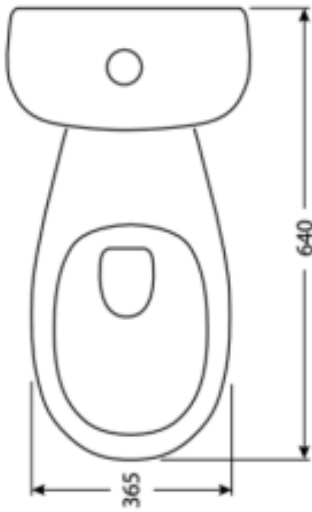

CASEY (S)

- Close Coupled Suite
- Bottom Inlet
- S Trap Setout 140mm
- Concealed Trap
- Durable Soft Close Seat
- Nano Coated - Easy Clean & Anti-bacterial
- Rimless Pan Design
- Round Button (chrome standard)
upgrade colours available
- 4.5/3.0L Dual Flush Cistern
- 4 Star WELS Rating

SKU: 1630107

swan | bathrooms

swanbathrooms.com.au | 1800 571 060

Disclaimer: Dimensions are nominal measurements only and are subject to change without notice. Always use physical products for setouts and roughing in, as specification drawings can vary from actual product received.