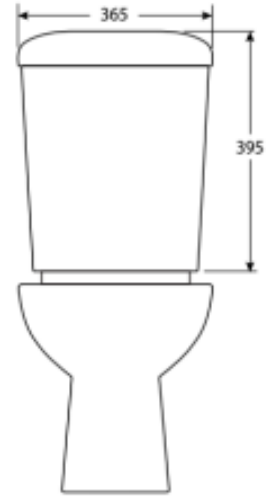

CASEY (S)

- Close Coupled Suite
- Bottom Inlet
- S Trap Setout 140mm
- Concealed Trap
- Durable Soft Close Seat
- Nano Coated - Easy Clean & Anti-bacterial
- Rimless Pan Design
- Round Button (chrome standard)
upgrade colours available
- 4.5/3.0L Dual Flush Cistern
- 4 Star WELS Rating

SKU: 1630107

swan | bathrooms

swanbathrooms.com.au | 1800 571 060

Disclaimer: Dimensions are nominal measurements only and are subject to change without notice. Always use physical products for setouts and roughing in, as specification drawings can vary from actual product received.