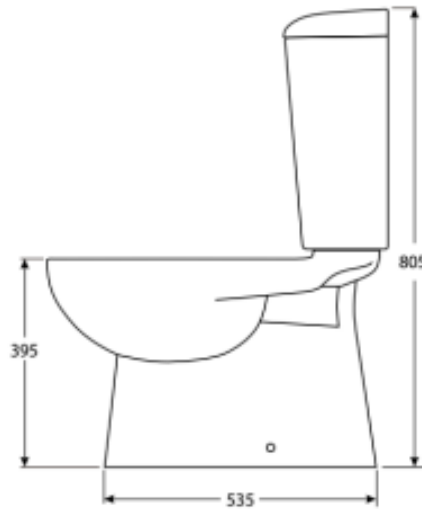

CASEY (S)

- Close Coupled Suite
- Bottom Inlet
- S Trap Setout 140mm
- Concealed Trap
- Durable Soft Close Seat
- Nano Coated - Easy Clean & Anti-bacterial
- Rimless Pan Design
- Round Button (chrome standard)
upgrade colours available
- 4.5/3.0L Dual Flush Cistern
- 4 Star WELS Rating

SKU: 1630107

swan | bathrooms

swanbathrooms.com.au | 1800 571 060

Disclaimer: Dimensions are nominal measurements only and are subject to change without notice. Always use physical products for setouts and roughing in, as specification drawings can vary from actual product received.