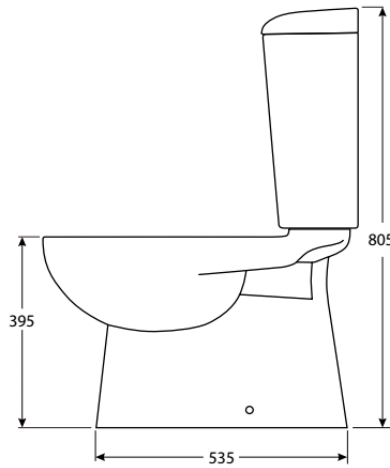

CASEY (P)

- Close Coupled Suite
- Compact and Functional
- Bottom Water Inlet for Easy Installation
- Deluxe Soft Close Seat
- Nano Anti-bacterial coating in bowl
- Rimless Pan Design
- Easy clean
- P Trap Setout 180mm
- Round Button (chrome standard)
upgrade colours available
- 4.5/3.0L Dual Flush Cistern
- 4 Star WELS Rating

SKU: 1630108

swan | bathrooms

swanbathrooms.com.au | 1800 571 060

Disclaimer: Dimensions are nominal measurements only and are subject to change without notice. Always use physical products for setouts and roughing in, as specification drawings can vary from actual product received.