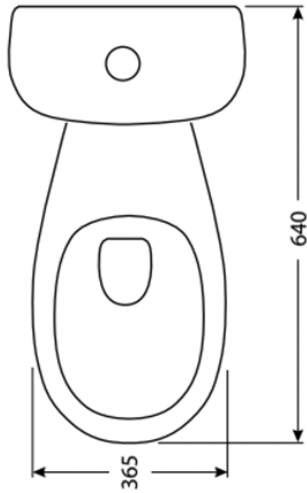

CASEY (P)

- Close Coupled Suite
- Compact and Functional
- Bottom Water Inlet for Easy Installation
- Deluxe Soft Close Seat
- Nano Anti-bacterial coating in bowl
- Rimless Pan Design
- Easy clean
- P Trap Setout 180mm
- Round Button (chrome standard)
upgrade colours available
- 4.5/3.0L Dual Flush Cistern
- 4 Star WELS Rating

SKU: 1630108

swan | bathrooms

swanbathrooms.com.au | 1800 571 060

Disclaimer: Dimensions are nominal measurements only and are subject to change without notice. Always use physical products for setouts and roughing in, as specification drawings can vary from actual product received.