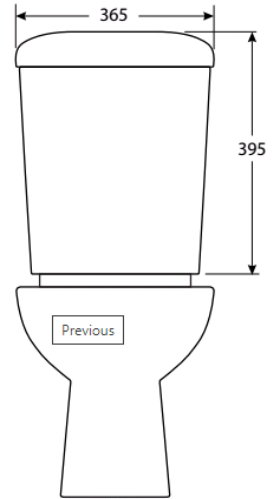

CASEY (P)

- Close Coupled Suite
- Compact and Functional
- Bottom Water Inlet for Easy Installation
- Deluxe Soft Close Seat
- Nano Anti-bacterial coating in bowl
- Rimless Pan Design
- Easy clean
- P Trap Setout 180mm
- Round Button (chrome standard)
upgrade colours available
- 4.5/3.0L Dual Flush Cistern
- 4 Star WELS Rating

SKU: 1630108

swan | bathrooms

swanbathrooms.com.au | 1800 571 060

Disclaimer: Dimensions are nominal measurements only and are subject to change without notice. Always use physical products for setouts and roughing in, as specification drawings can vary from actual product received.