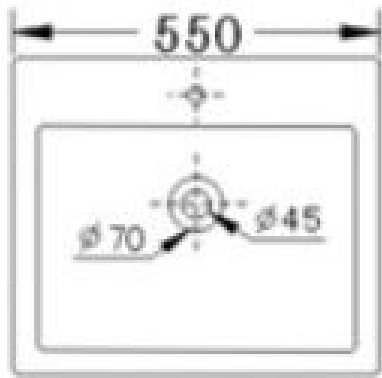

CANNES

Inset basin

- Slim line modern rectangular design
- One tap hole (tap not included)
- Metal chrome overflow Ring
- overflow ring colour upgrades available
- 550w x 470d x 185h
- Plug & washer sold separately

SKU: 1622442

swan | bathrooms

swanbathrooms.com.au | 1800 571 060

Disclaimer: Dimensions are nominal measurements only and are subject to change without notice. Always use physical products for setouts and roughing in, as specification drawings can vary from actual product received.