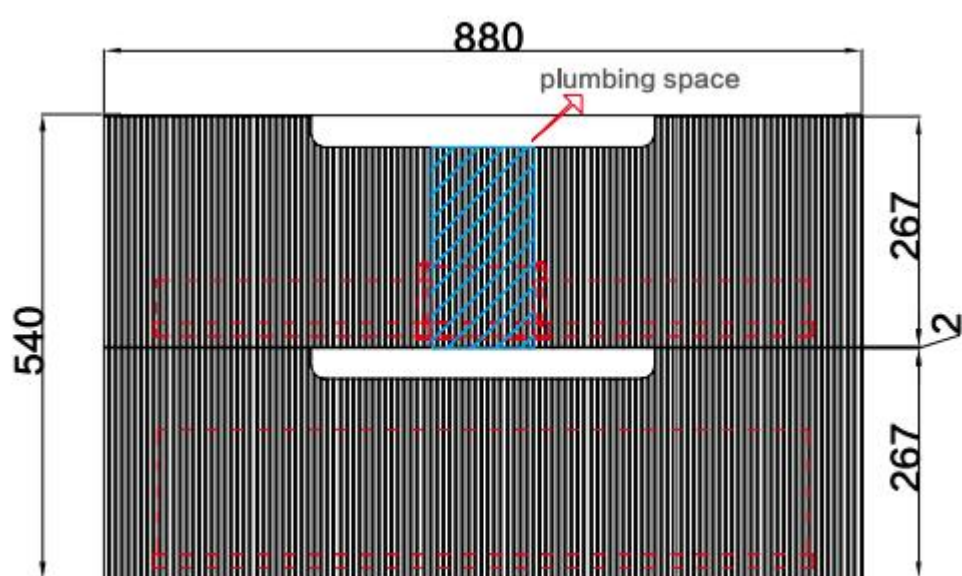

Diamond Collection

VERONA WALL HUNG

Code: CAWH41-900

Features:

- All-drawer model Thermo laminated V groove(front) matte white finish
- Hettich InnoTech Atira premium runners
- Drawer Organiser included
- L-rail designed finger pull
- Premium graphite interior