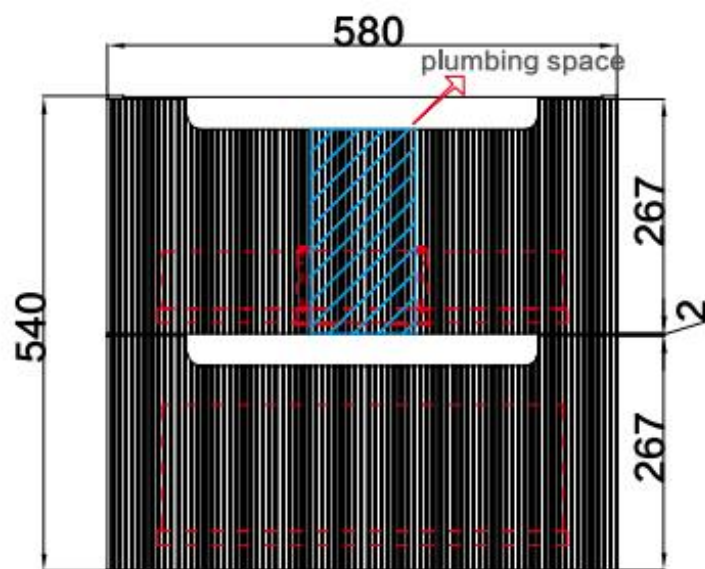

## VERONA WALL HUNG

Code: CAWH41-600

### Features:

- All-drawer model Thermo laminated V groove(front) matte white finish
- Hettich InnoTech Aтира premium runners
- Drawer Organiser included
- L-rail designed finger pull
- Premium graphite interior