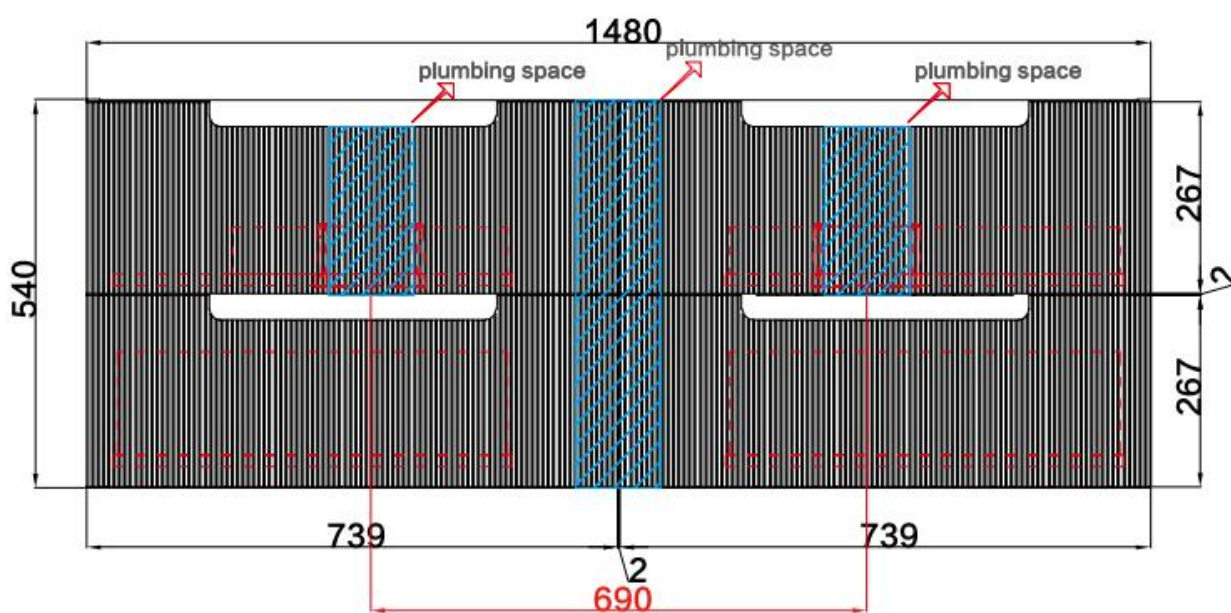

Diamond Collection

VERONA WALL HUNG

Code: CAWH41-1500

Features:

- All-drawer model Thermo laminated V groove(front) matte white finish
- Hettich InnoTech Aтира premium runners
- Drawer Organiser included
- L-rail designed finger pull
- Premium graphite interior