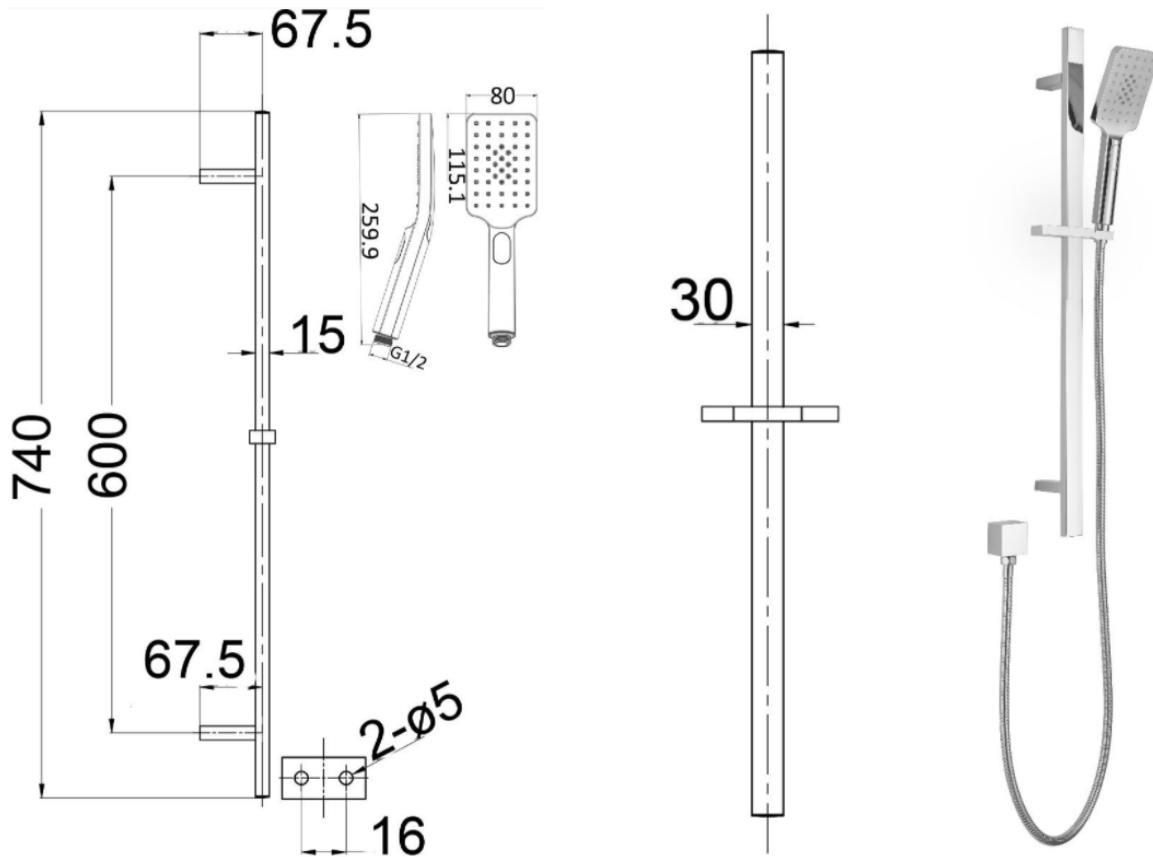

BOURKE

Shower rail

- Hand shower - 3 Function spray pattern
- Push button control to change spray patterns
- Square slim line design - sliding rail
- 1.5m double hook stainless steel hose
- 4 Star WELS - 7/LPM
- Chrome

SKU: 1629682

swan | bathrooms

swanbathrooms.com.au | 1800 571 060

Disclaimer: Dimensions are nominal measurements only and are subject to change without notice.
Always use physical products for setouts and roughing in, as specification drawings can vary from actual product received.