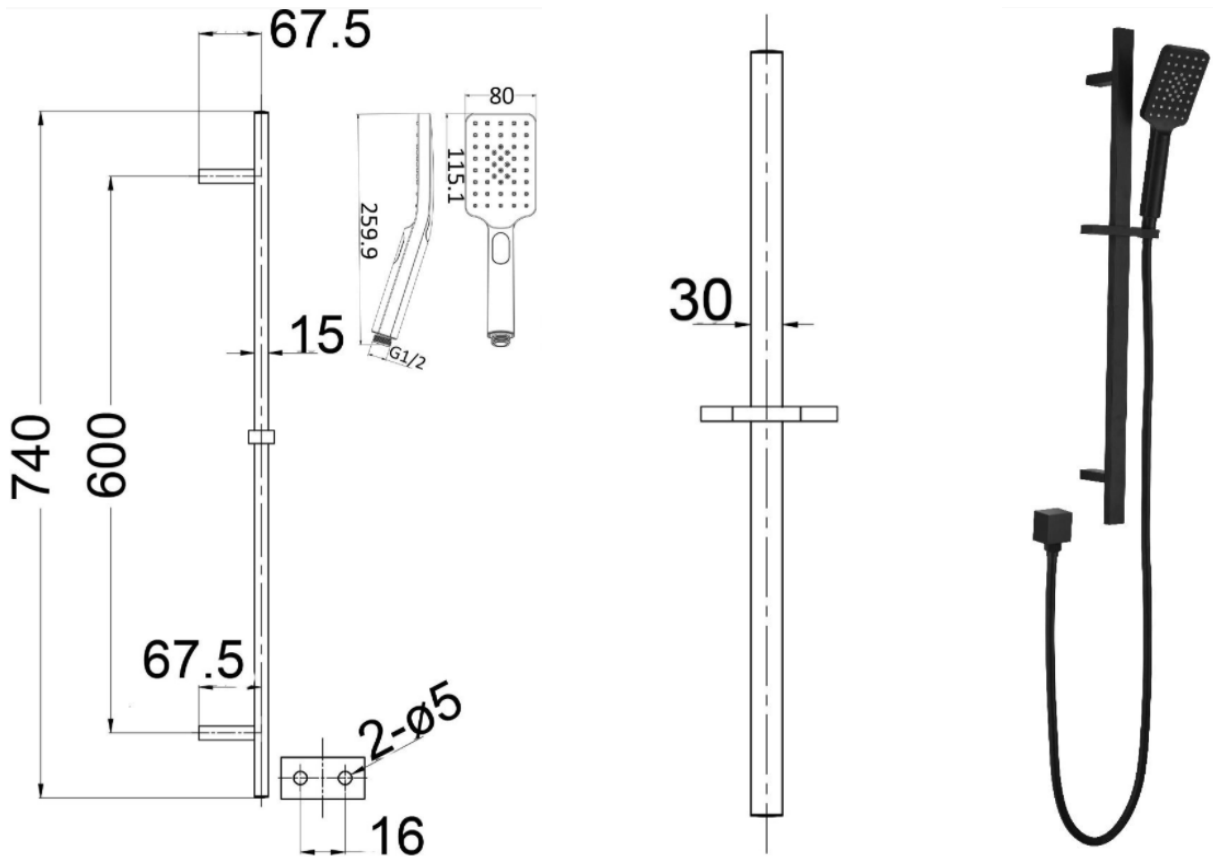

BOURKE

Shower Rail

- Hand shower - 3 Function spray pattern
- Push button control to change spray patterns
- Square slim line design - sliding rail
- Brass Elbow
- 1.5m Smooth PVC Hose
- 4 Star WELS - 7/LPM
- Matte Black

SKU: 1632037

swan | bathrooms

swanbathrooms.com.au | 1800 571 060

Disclaimer: Dimensions are nominal measurements only and are subject to change without notice.
Always use physical products for setouts and roughing in, as specification drawings can vary from actual product received.