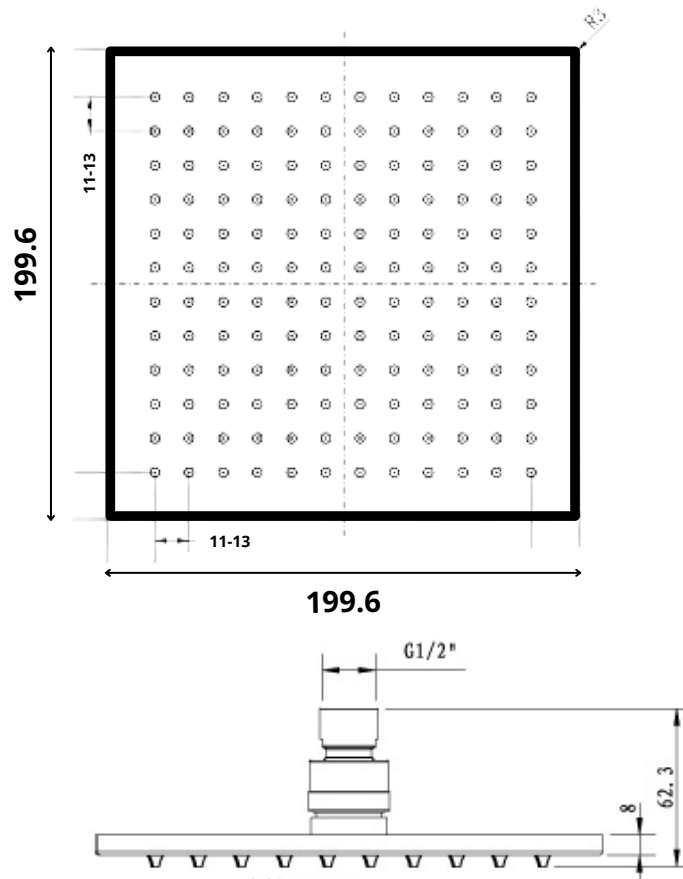

BLUSH

200 Shower head

- Square 200mm x 200mm shower head
- Modern thin design - 8mm thickness
- Brass - MATTE BLACK - electroplated
- 3 Star WELS - 8.0/LPM

SKU: 1625170

swan | bathrooms

swanbathrooms.com.au | 1800 571 060

Disclaimer: Dimensions are nominal measurements only and are subject to change without notice.
Always use physical products for setouts and roughing in, as specification drawings can vary from actual product received.