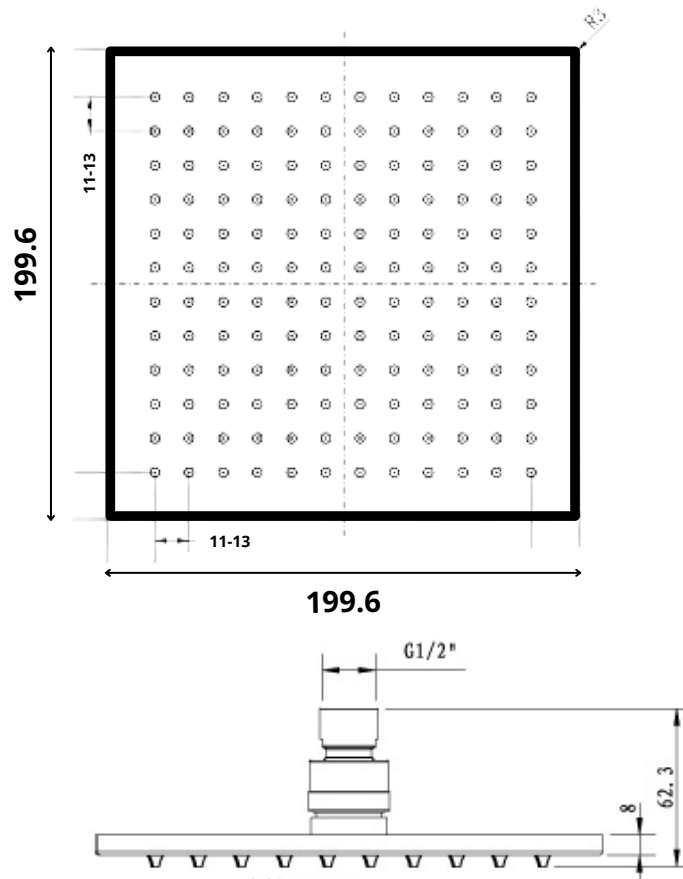

BLUSH

200 Shower head

- Square 200mm x 200mm shower head
- Modern thin design - 8mm thickness
- Brass - chrome plated finish
- 3 Star WELS - 8.0/LPM

SKU: 1618186

swan | bathrooms

swanbathrooms.com.au | 1800 571 060

Disclaimer: Dimensions are nominal measurements only and are subject to change without notice. Always use physical products for setouts and roughing in, as specification drawings can vary from actual product received.