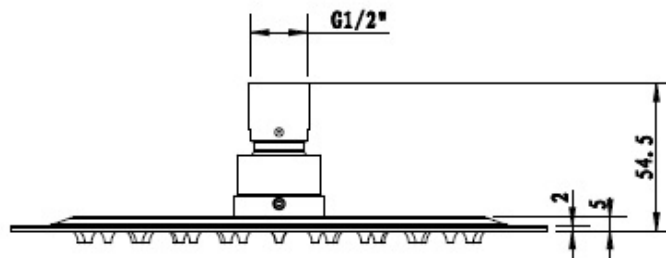

BIRCH

250 Shower head

- Round 250mm Diameter shower head
- Modern super thin design - 5mm thickness
- Stainless steel - chrome finish
- 3 Star WELS - 9.0/LPM

SKU: 1645128

swan | bathrooms

swanbathrooms.com.au | 1800 571 060

Disclaimer: Dimensions are nominal measurements only and are subject to change without notice. Always use physical products for setouts and roughing in, as specification drawings can vary from actual product received.