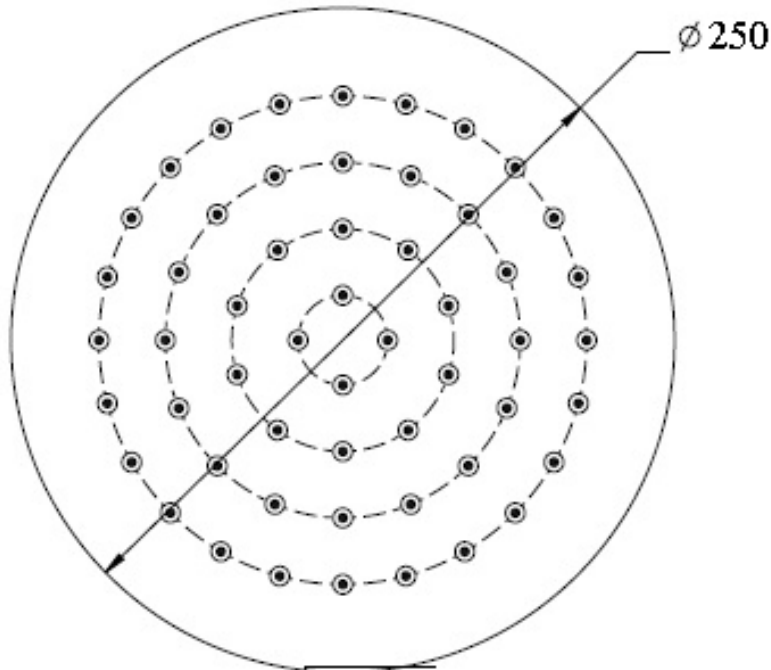

BIRCH

250 Shower head

- Round 250mm Diameter shower head
- Modern super thin design - 5mm thickness
- Stainless steel - chrome finish
- 3 Star WELS - 9.0/LPM

SKU: 1645128

swan | bathrooms

swanbathrooms.com.au | 1800 571 060