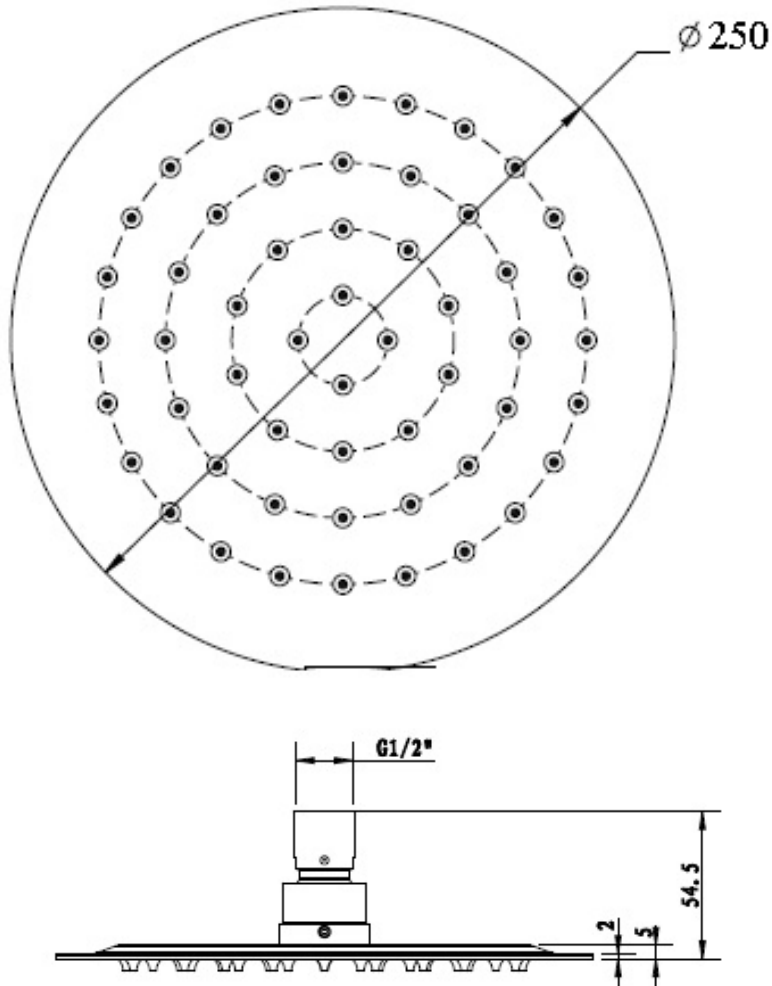

BIRCH

250 Shower head

- Round 250mm Diameter shower head
- Modern super thin design - 5mm thickness
- Stainless steel - MATTE BLACK - Electroplated
- 3 Star WELS - 9.0/LPM

SKU: 1645129

swan | bathrooms

swanbathrooms.com.au | 1800 571 060

Disclaimer: Dimensions are nominal measurements only and are subject to change without notice. Always use physical products for setouts and roughing in, as specification drawings can vary from actual product received.