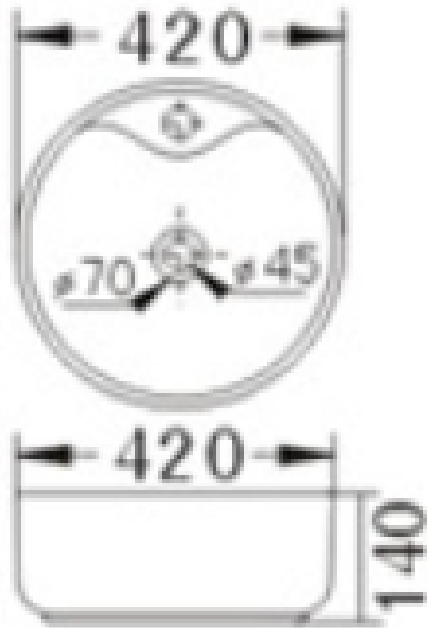

BERN

Counter top basin

- Round style ceramic basin
- Thin curved edges
- 1 tap hole
- No overflow
- 420w x 140h
- 32mm Plug & washer required - sold separately

SKU: 1629545

swan | bathrooms

swanbathrooms.com.au | 1800 571 060