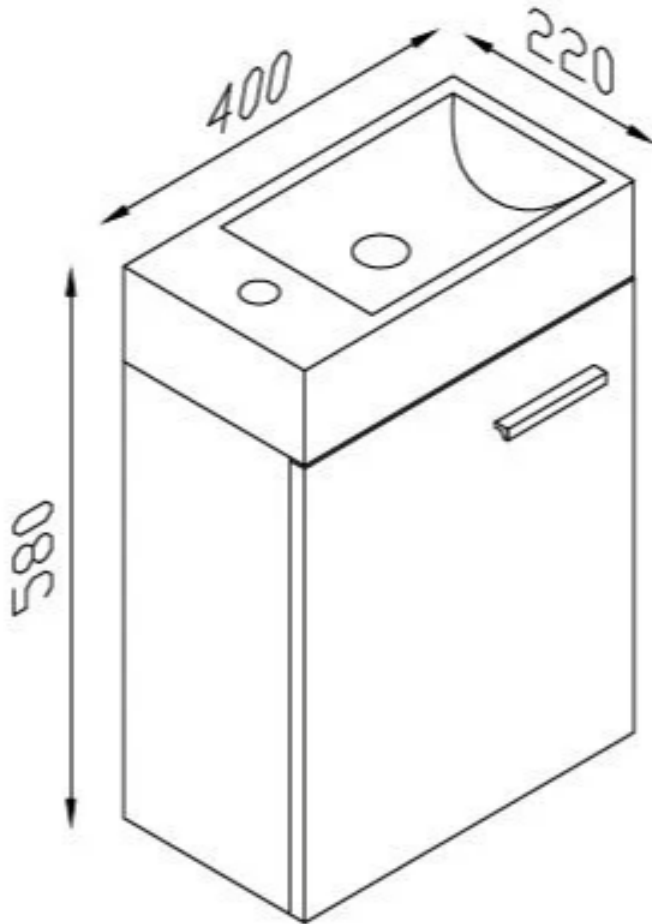

BAYSIDE

COMPACT VANITY

- 400w x 220d x 580h
- Polystone gloss white top/basin - reversible
- 1 tap hole - tap sold separately
- Includes: 1 x shelf
- no overflow
- 32mm waste - sold separately

SKU: 1630270

swan | bathrooms

swanbathrooms.com.au | 1800 571 060

Disclaimer: Dimensions are nominal measurements only and are subject to change without notice.
Always use physical products for setouts and roughing in, as specification drawings can vary from actual product received.