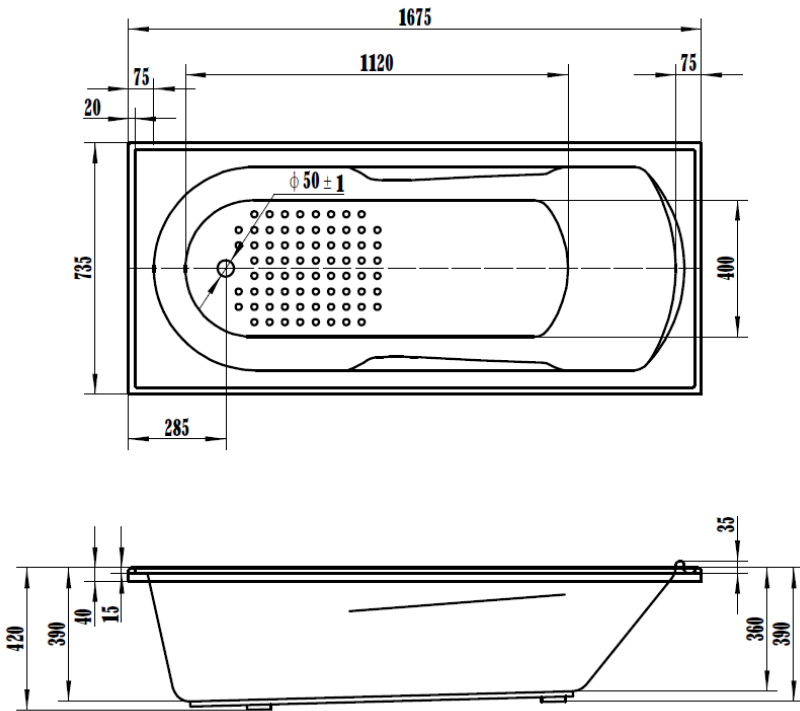

BASKIN

1675 Inset Bath

- Anti Slip Molded Base
- Generous contouring for lumbar support/head rest area
- Tile Lip on all sides for easy installation
- Quality acrylic - white
- 1675 x 735 x 390

SKU: 1641384

swan | bathrooms

swanbathrooms.com.au | 1800 571 060

Disclaimer: Dimensions are nominal measurements only and are subject to change without notice. Always use physical products for setouts and roughing in, as specification drawings can vary from actual product received.