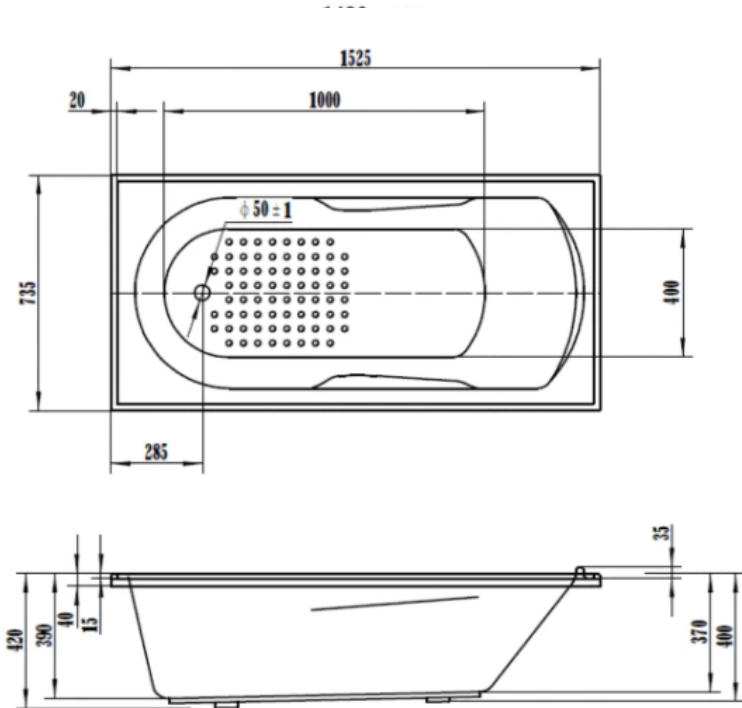

BASKIN

1525 Inset Bath

- Anti Slip Molded Base
- Generous contouring for lumbar support/head rest area
- Tile Lip on all sides for easy installation
- Quality acrylic - white
- 1525 x 735 x 390

SKU: 1641383

swan | bathrooms

swanbathrooms.com.au | 1800 571 060

Disclaimer: Dimensions are nominal measurements only and are subject to change without notice. Always use physical products for setouts and roughing in, as specification drawings can vary from actual product received.