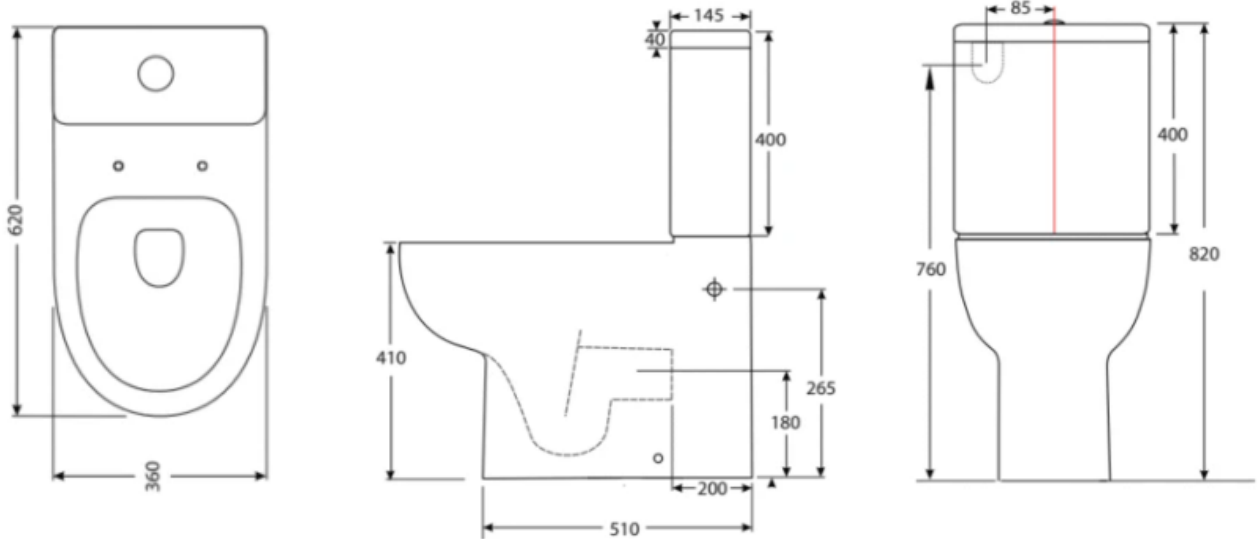

BARNETT

- Wall faced suite
- New Rimless technology for a powerful flush
- Nano glaze pan technology - easy clean
- Short Projection 620mm
- 4 star WELS - 4.5/3L
- Universal trap - S or P
- S Trap Setout 70mm to 160mm
- P Trap Setout 180mm
- Round Button (chrome standard)
upgrade colours available
- Soft close / detachable seat
- Variable Inlets R&T

SKU: 1641388

swan | bathrooms

swanbathrooms.com.au | 1800 571 060

Disclaimer: Dimensions are nominal measurements only and are subject to change without notice. Always use physical products for setouts and roughing in, as specification drawings can vary from actual product received.
Warranty: Conditions apply - full terms and conditions available upon request V: 10/21