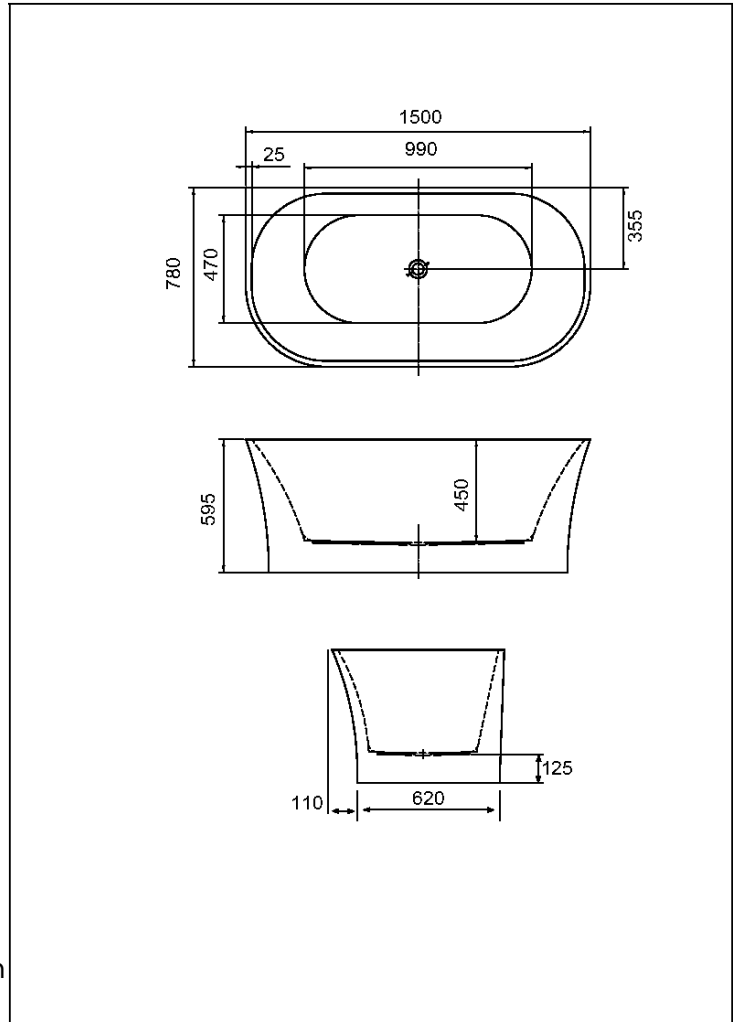

## 1500 Freestanding BTW Bath

- Freestanding Back to Wall Bath
- Super thin edge 25mm
- Sanitary Grade Acrylic
- Steel Frame
- Adjustable feet for easy installation
- Centre Waste
- 1500 x 780 x 595

SKU: 1645543

**swan** | bathrooms

swanbathrooms.com.au | 1800 571 060

**Disclaimer:** Dimensions are nominal measurements only and are subject to change without notice.  
Always use physical products for setouts and roughing in, as specification drawings can vary from actual product received.