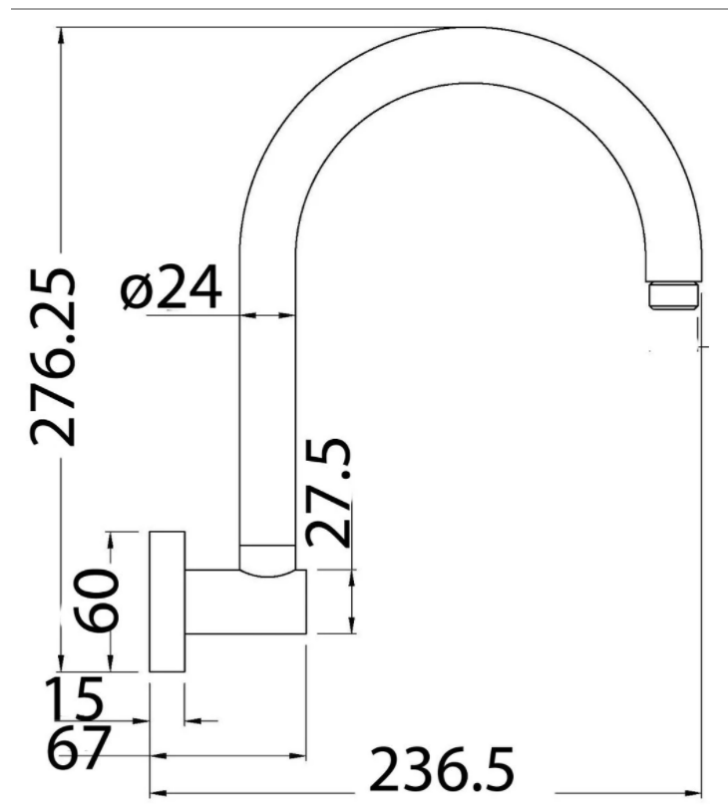

ALDERS

Wall arm

- Wall mount shower arm
- 276mm x 24mm diameter
- 263.5mm projection from wall
- Brass - chrome plated
- cover plate 60mm x 15mm

SKU: 1618179

swan | bathrooms

swanbathrooms.com.au | 1800 571 060

Disclaimer: Dimensions are nominal measurements only and are subject to change without notice.
Always use physical products for setouts and roughing in, as specification drawings can vary from actual product received.