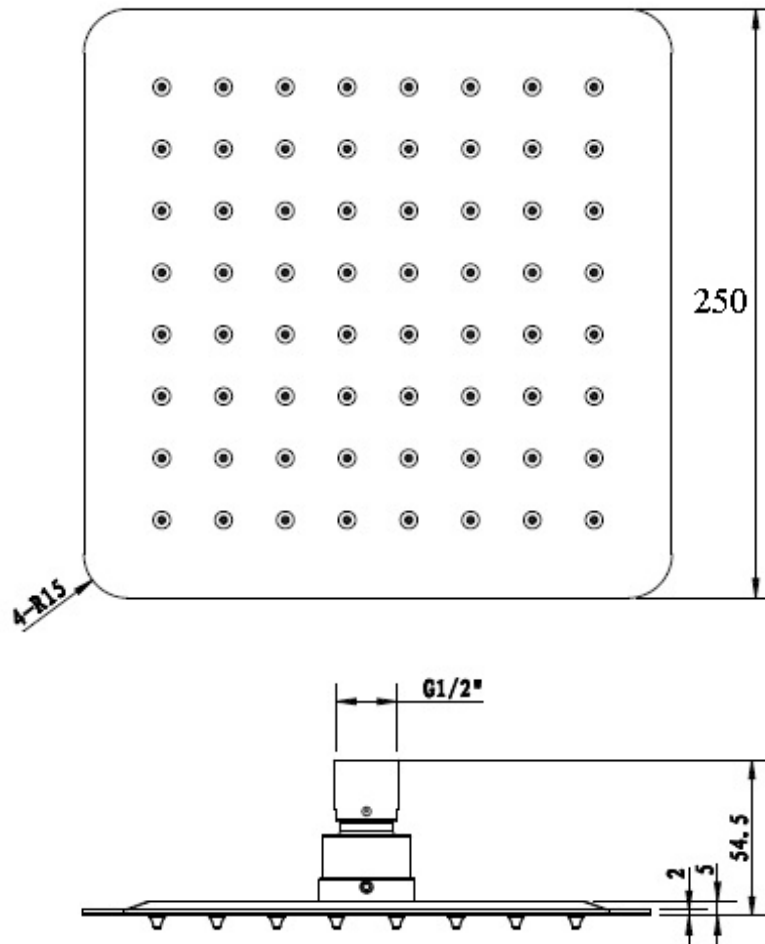

# ALDER

## 250 Shower head

- Square 250mm x 250mm shower head
- Modern super thin design - 5mm thickness
- Stainless steel - chrome finish
- 3 Star WELS - 9.0/LPM

SKU: 1645132

**swan** | bathrooms

swanbathrooms.com.au | 1800 571 060

**Disclaimer:** Dimensions are nominal measurements only and are subject to change without notice.  
Always use physical products for setouts and roughing in, as specification drawings can vary from actual product received.