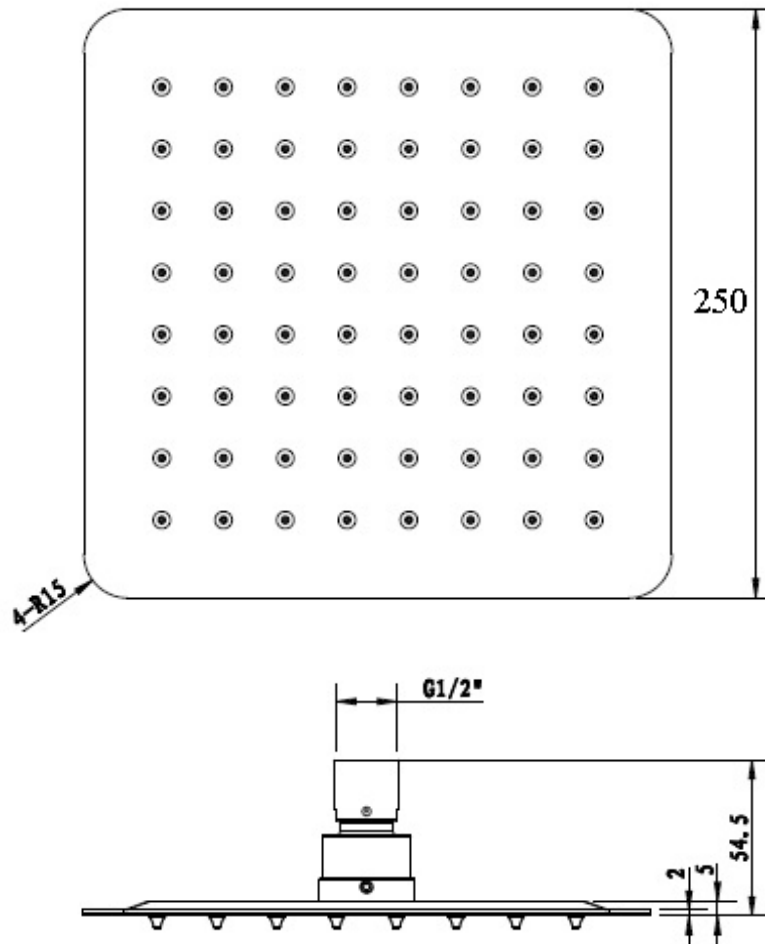

ALDER

250 Shower head

- Square 250mm x 250mm shower head
- Modern super thin design - 5mm thickness
- Stainless steel - MATTE BLACK - Electroplated
- 3 Star WELS - 9.0/LPM

SKU: 1645133

swan | bathrooms

swanbathrooms.com.au | 1800 571 060

Disclaimer: Dimensions are nominal measurements only and are subject to change without notice. Always use physical products for setouts and roughing in, as specification drawings can vary from actual product received.