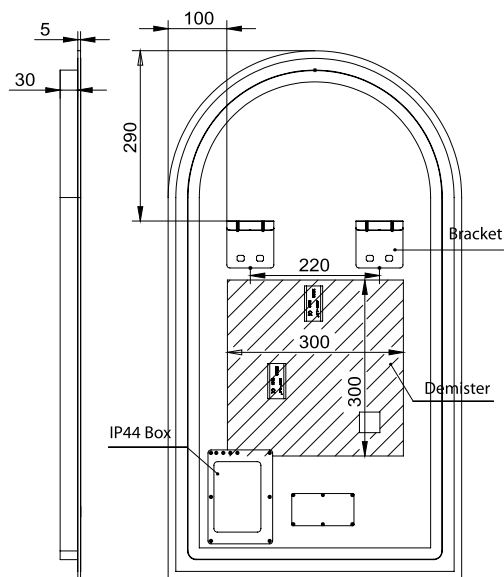

ARCH 500D

AR50D

Dimension (mm):

Width	500
Height	900
Depth	35
Weight	8kg

Features

LED Lighting

Dimmable

Demister with 1 Hour Cut-off

Optional Extra:

Aluminium Coloured Frames
(910mm x 510mm x 40mm)

Matt Black	AR50D-MB	●
Gun Metal	AR50D-GM	●
Brushed Nickel	AR50D-BN	●
Rose Gold	AR50D-RG	●
Brushed Brass	AR50D-BB	●

WARRANTY

5 years

*Conditions apply

*Coloured frame is not included in this spec