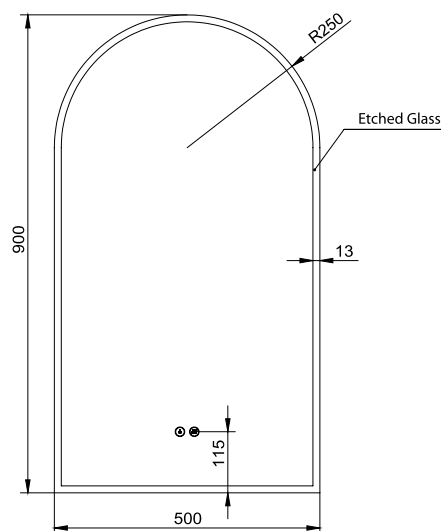

ARCH 500D

AR50D

Dimension (mm):

Width	500
Height	900
Depth	35
Weight	8kg

Features

LED Lighting

Dimmable

Demister with 1 Hour Cut-off

Optional Extra:

Aluminium Coloured Frames
(910mm x 510mm x 40mm)

Matt Black	AR50D-MB	●
Gun Metal	AR50D-GM	●
Brushed Nickel	AR50D-BN	●
Rose Gold	AR50D-RG	●
Brushed Brass	AR50D-BB	●

WARRANTY

5 years

*Conditions apply

*Coloured frame is not included in this spec